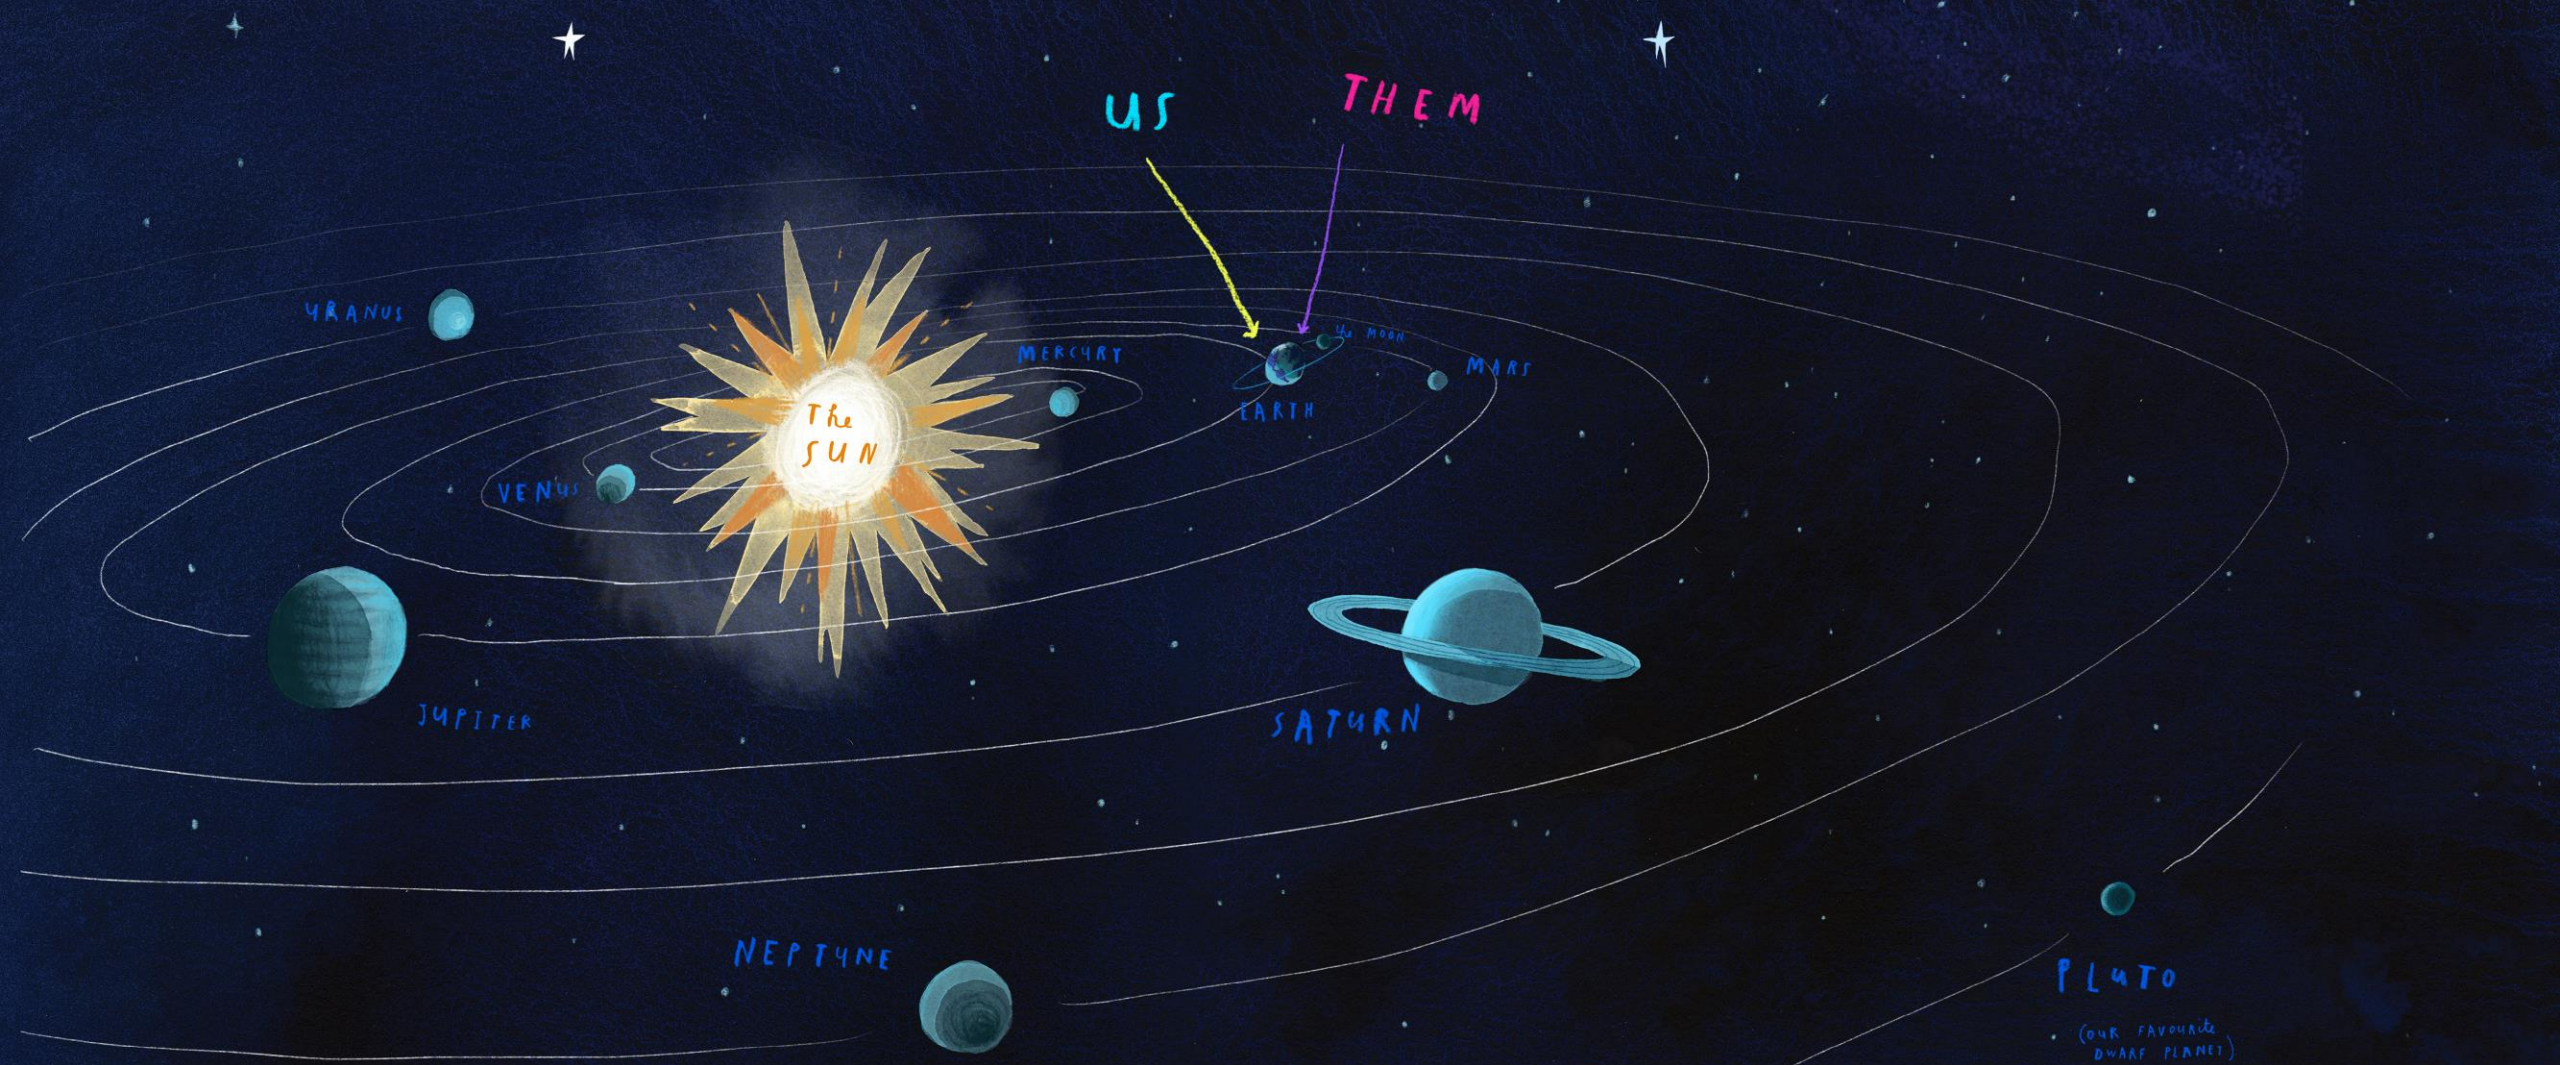

NERVE CENTRE
PRESENTS

OUR PLACE
IN SPACE

OLIVER JEFFERS

US

THEM

URANUS

MERCURY

THE SUN

BACK ON EARTH

You are

3000.2 million miles from home

It would take you...

792 Years to drive here from Earth at 50 mph

That long ago back on Earth it was the year

1229 AD

and the whole planet earth was

The Great Red Spot is a huge storm on Jupiter that has been raging for over 350 years.

 X

SATURN

Best known for its distinctive rings, which are composed from particles as small as dust grains, up to chunks of rock and ice the size of mountains.

 X

MARS ROVER

The Mars rovers study the surface rocks and atmosphere on Mars, look for water or ice below the surface and also search for signs of previous (or current!) life.

NASA currently has two rovers, Curiosity and Perseverance currently on the red planet.